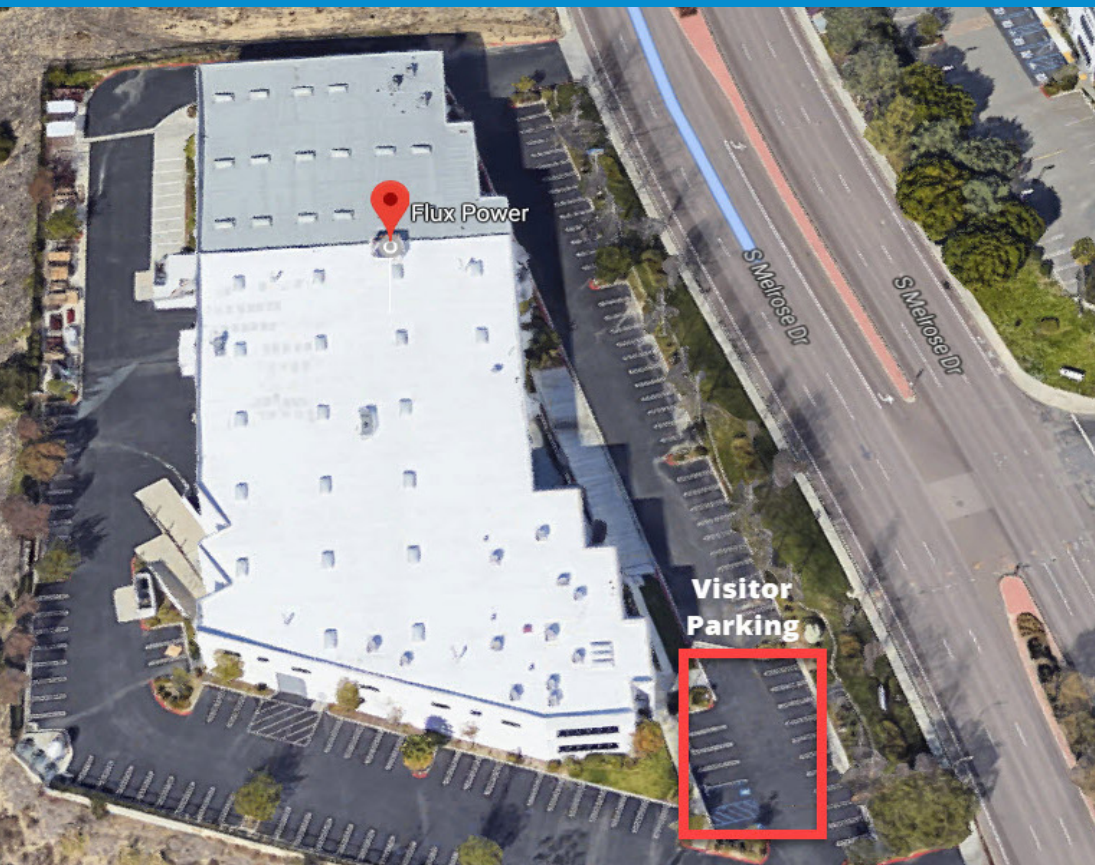

DIRECTIONS

Directions from Los Angeles Airport

- Follow I-405 S to I-5 S to Cannon Rd (exit 48) in Carlsbad
- Turn left onto Cannon Rd
- Turn right onto El Camino Real
- Turn left onto Faraday Ave
- Turn right onto S Melrose Dr and park in Visitor Parking

Directions from San Diego Airport

- Follow I-5 N to Palomar Airport Rd (exit 47) in Carlsbad
- Turn right onto Palomar Airport Rd
- Turn left onto S Melrose Dr
- Make a U-turn at Park Center Dr
- Continue on S Melrose Dr and park in Visitor Parking

Visitor parking is at the left side of the main entrance.

FLUX POWER

2685 S Melrose Drive
Vista, CA 92081

Tel: 877-505-3589

fluxpower.com